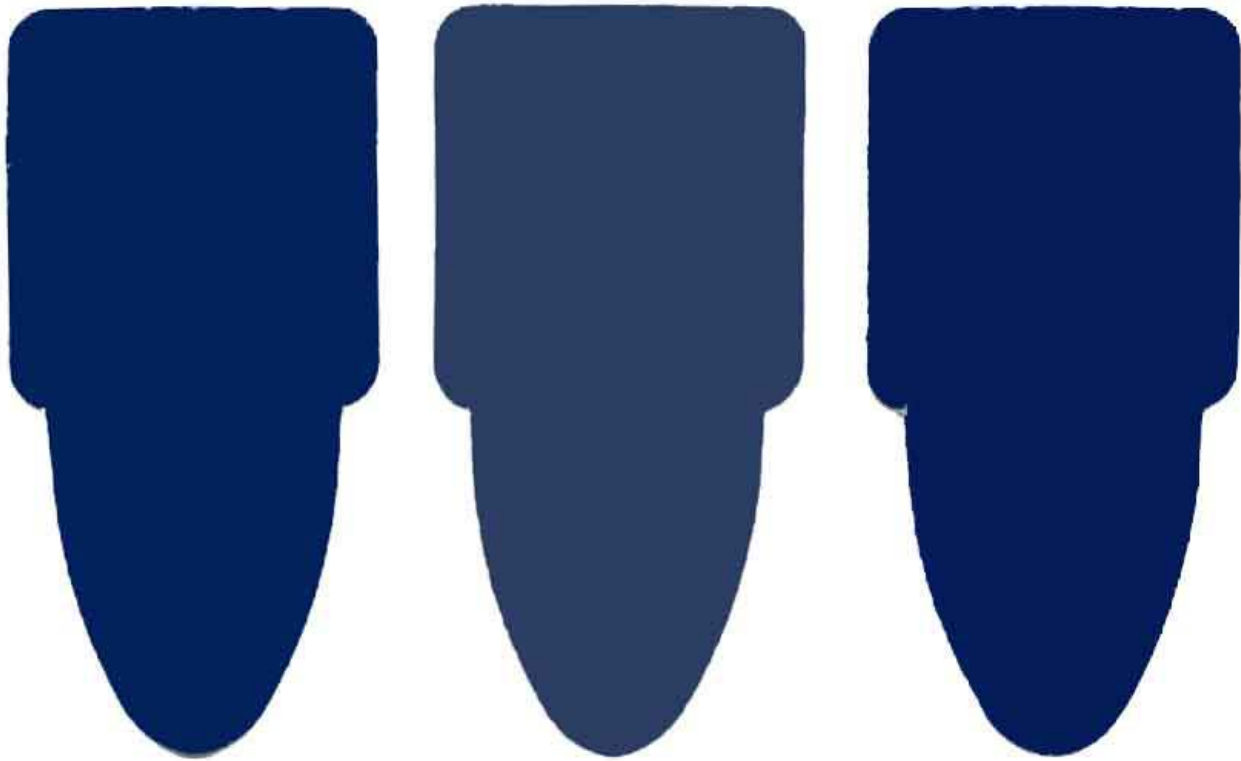

Muted Light Purple-Blue (Blue)

Muted Medium Purple-Blue (Light Blue)

Muted Dark Purple-Blue (Blue)

Intense Light Purple-Blue (Light Blue)

Intense Medium Purple-Blue (Blue)

Intense Dark Purple-Blue (Blue)