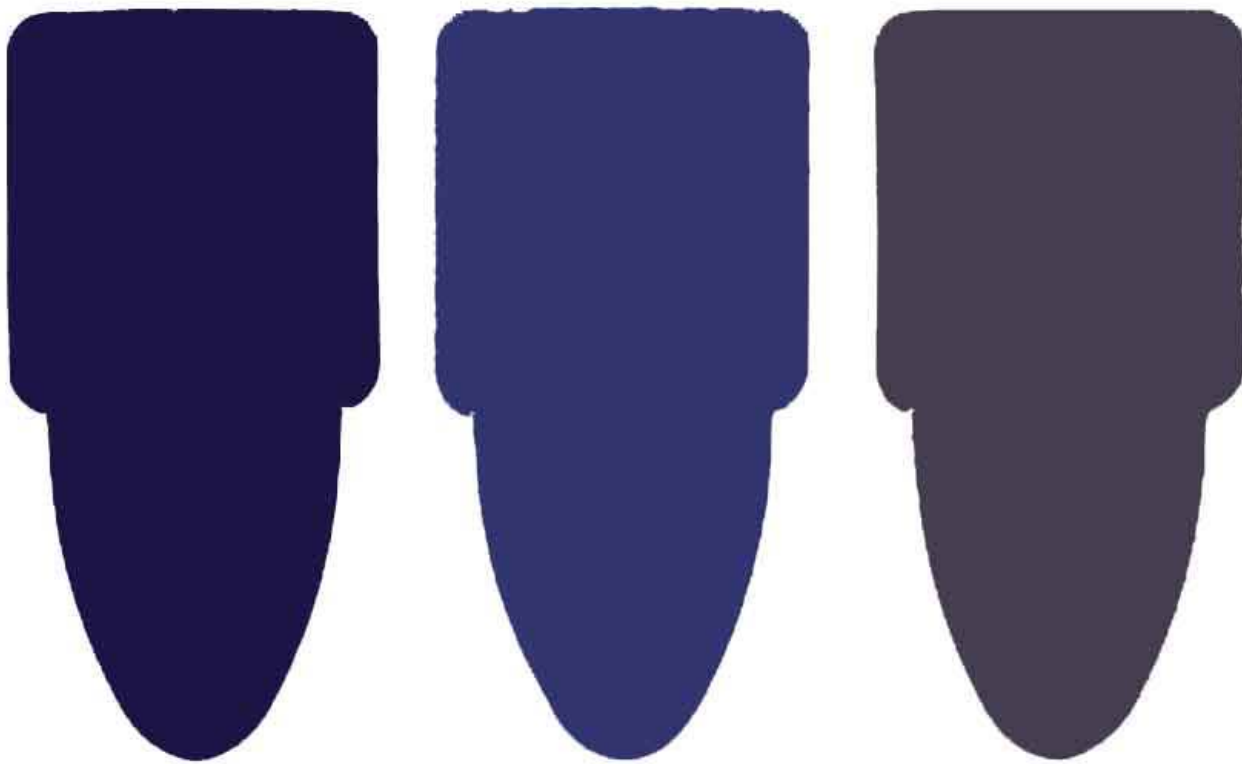

Muted Light Purple-Blue (Blue)

Muted Medium Purple-Blue (Light Blue)

Muted Dark Purple-Blue (Blue)

Intense Light Purple-Blue (Light Blue)

Intense Medium Purple-Blue (Blue)

Intense Dark Purple-Blue (Blue)