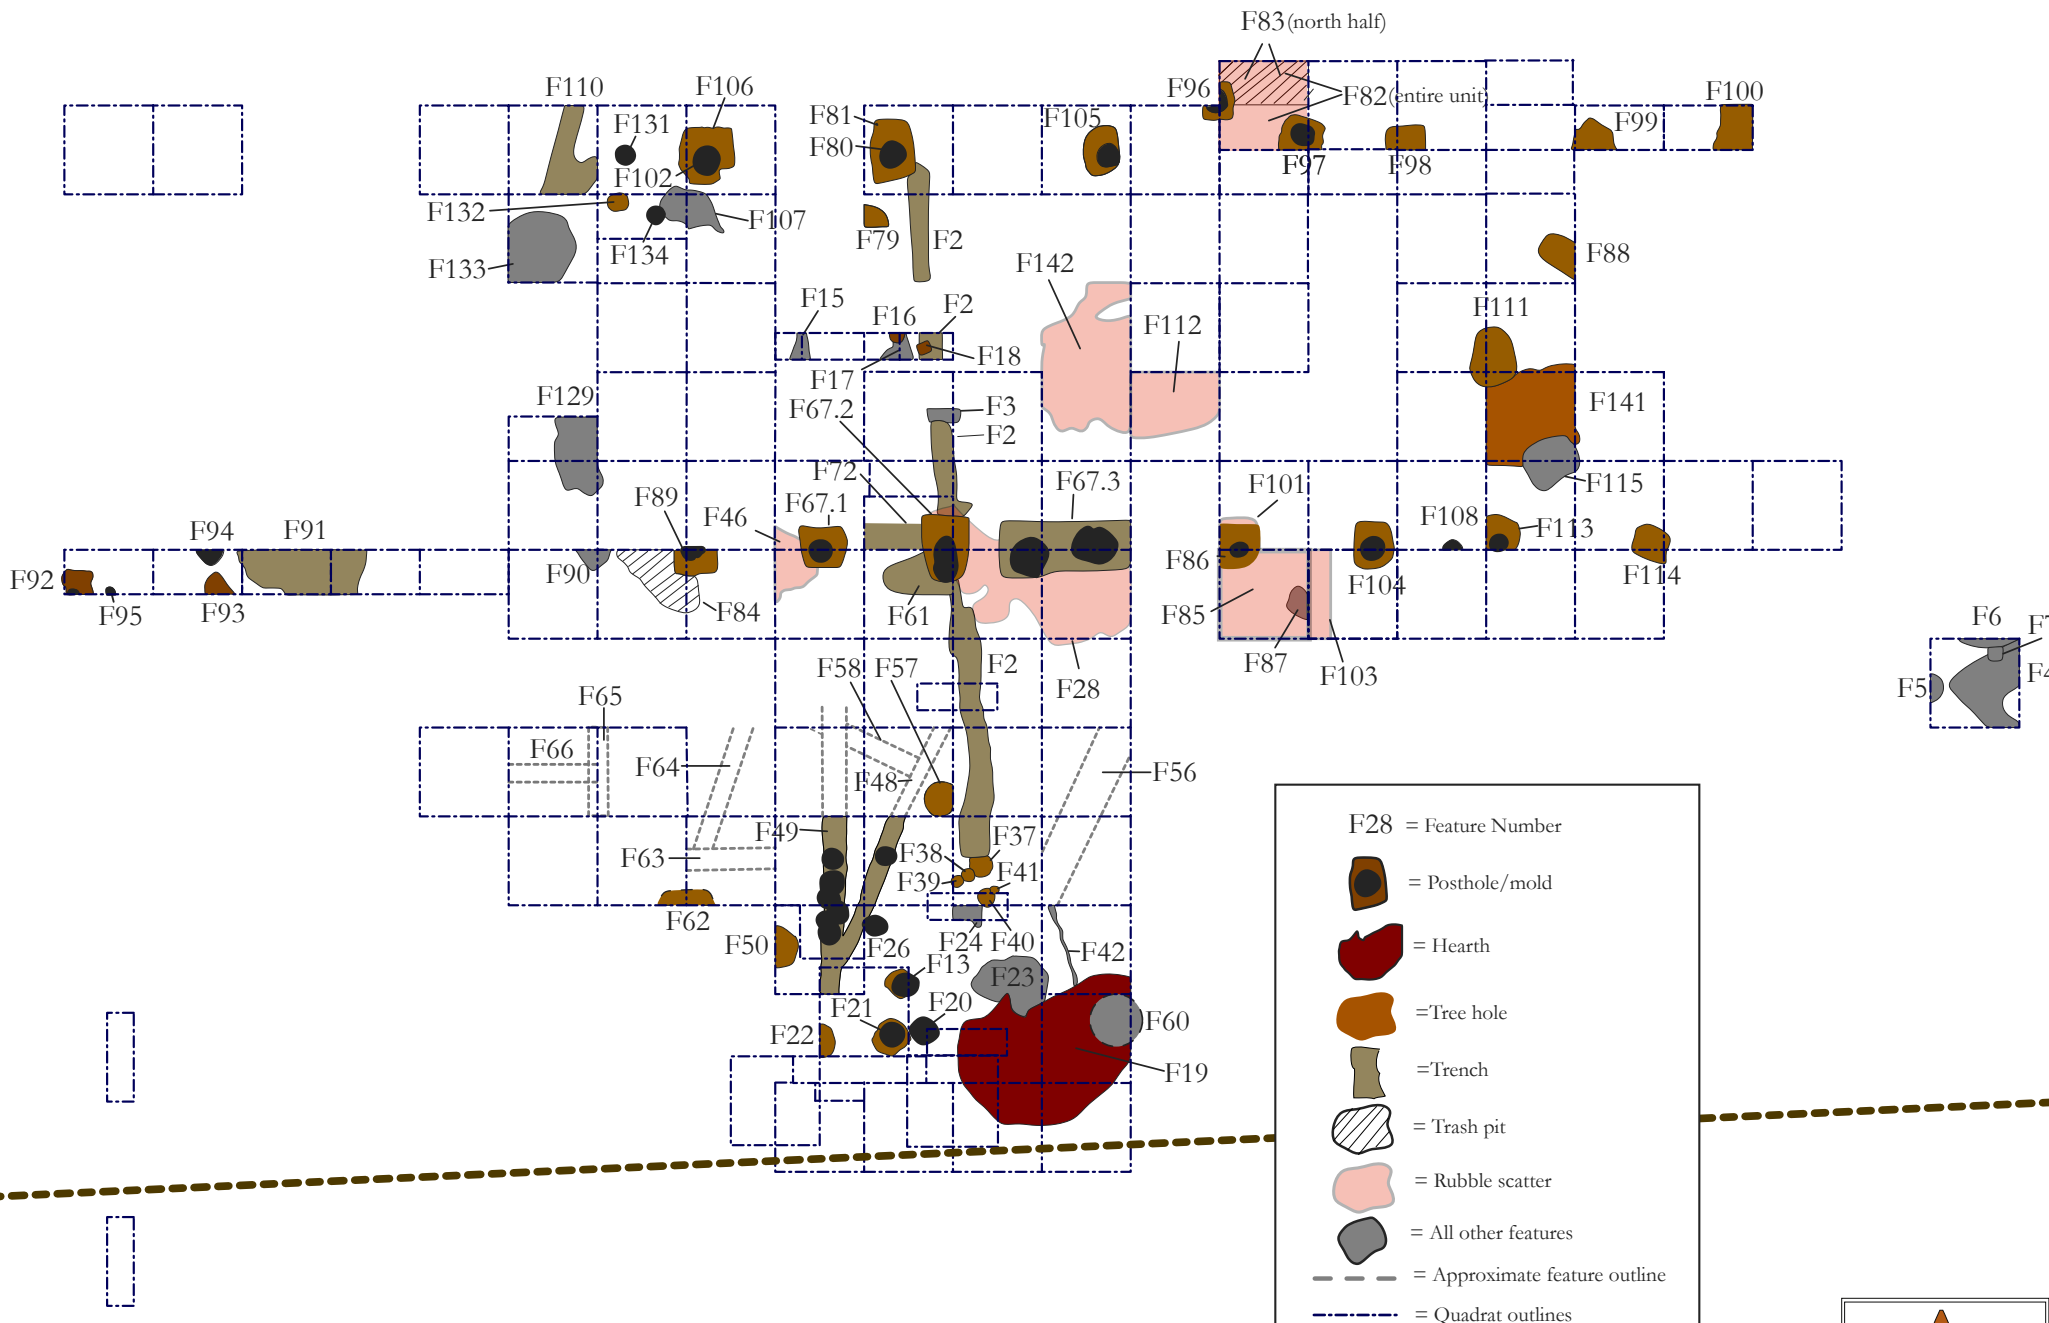

Middleburg Plantation Site Map: Main Block Excavation

F28 = Feature Number

- = Posthole/mold
- = Hearth
- = Tree hole
- = Trench
- = Trash pit
- = Rubble scatter
- = All other features
- = Approximate feature outline
- = Quadrat outlines
- = 1986 Ditch Witch trench